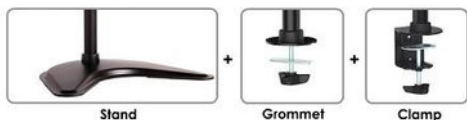

Grommet

Clamp

MONITOR ACC DESK MOUNT 10-27"/NM- D335D4BLACK NEOMOUNTS

Modelis: NM-D335D4BLACK

Gamintojas: NEOMOUNTS

EAN: 8717371445393

Prekės kodas: 37190

ALL INCLUDED
3 Mounting
solutions in 1 box

Stand