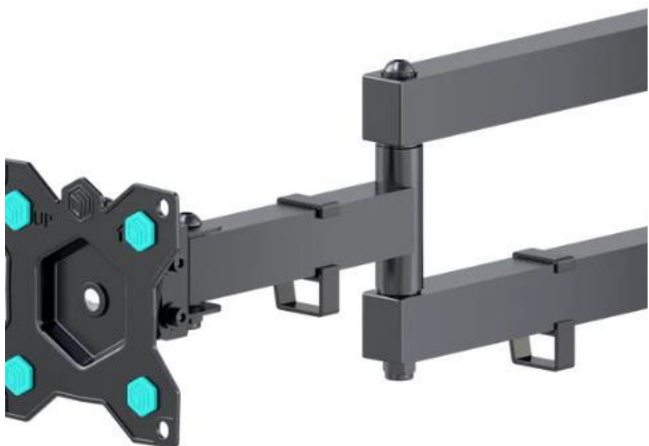

TV SET ACC WALL MOUNT /10-35/BLACK R4-B ONKRON

Modelis: R4-B

Gamintojas: ONKRON

EAN: 4603728440859

Prekės kodas: 357111

31.99€

- For flat and curved screens up to 35"
- Max load: 20 kg
- VESA: 75x75, 100x100 mm
- Tilt: -8° ~ +8°
- Swivel: 180°
- Wall distance: 80-420 mm
- Material: cold-rolled steel

Summary: ONKRON R4-B. Maximum weight capacity: 20 kg, Maximum screen size: 88.9 cm (35"), Minimum VESA mount: 75 x 75 mm, Maximum VESA mount: 100 x 100 mm. Tilt angle range: -8 - 8°, Distance to the wall (min): 8 cm, Distance to the wall (max): 42 cm. Product colour: Black | Vendor Homepage: <https://onkron-uk.co.uk/products/onkron-swivel-tilt-tv-wall-mount-for-10-32-inch-flat-curved-led-tvs-75x75-vesa-100x100-wall-mount-tv-up-to-20-kg-r4-b->

www.shopro.lt | info@shopro.lt | +370 693 39903

black?_pos=1&_sid=ac7df559e&_ss=r | Maximum screen size: 35 | Maximum VESA mount: 100 x 100 | Maximum weight capacity: 20 | Maximum weight capacity (per display): 20 | Minimum VESA mount: 75 x 75 | Mounting type: Wall | Number of displays supported: 1 | Panel mounting interface: 100 x 100/75 x 75 | Distance to the wall (max): 420 | Distance to the wall (min): 80 | Swivel angle: 180 | Swivelling: Yes | Tilt adjustment: Yes | Tilt angle range: -8 - 8 | Housing material: Steel | Product colour: Black | Package depth: 240 | Package height: 80 | Package weight: 1700 | Package width: 250 | Model: R4 | Units per Pallet: 0 | Units per Shipping Box: 10 | Unit Calculated Volume: 0.004896 | Unit Calculated Weight: 1.65